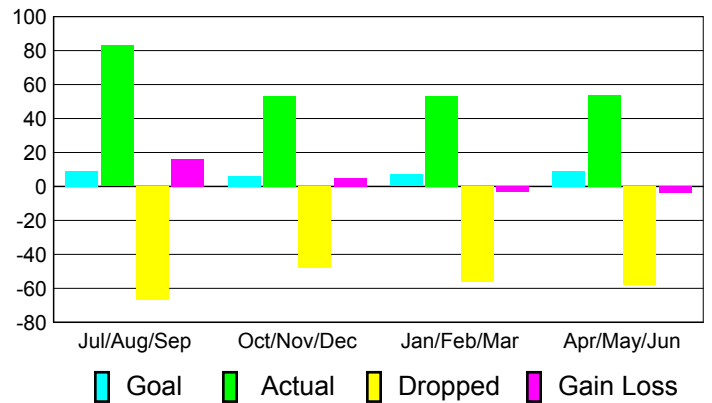

### YTD Status Quo Clubs 2010-2011

Status Quo Clubs Compared to Status Quo Members

## MEMBERSHIP

**Membership Results**  
2010-2011

**Membership**  
2009-2010

Month	Net Memb Goal	Actual New Memb	Actual Dropped Memb	Gain/Loss of Memb	Gain/Loss of Memb
Jul/Aug/Sep	9	83	-67	16	38
Oct/Nov/Dec	6	53	-48	5	-2
Jan/Feb/Mar	7	53	-56	-3	0
Apr/May/June	9	54	-58	-4	6
<b>Totals</b>	<b>31</b>	<b>243</b>	<b>-229</b>	<b>14</b>	<b>42</b>

### Membership Results 2010-2011

Goal, New, Dropped, Gain/Loss

### Comparison of Membership Gain/Loss

Current Year Compared to the Previous Year