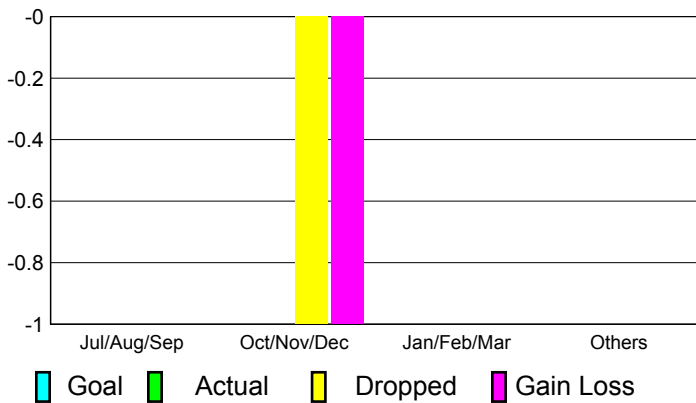

## CLUBS

**Club Results**  
2010-2011

**Clubs**  
2009-2010

Month	New Club Goal	Actual New Clubs	Actual Dropped Clubs	Gain/Loss of Clubs	Gain/Loss of Clubs
Jul/Aug/Sep	0	0	0	0	0
Oct/Nov/Dec	0	0	-1	-1	0
Jan/Feb/Mar	0	0	0	0	0
Apr/May/June	0	0	0	0	0
<b>Totals</b>	<b>0</b>	<b>0</b>	<b>-1</b>	<b>-1</b>	<b>0</b>

### Club Results 2010-2011

Goal, New, Dropped, Gain/Loss